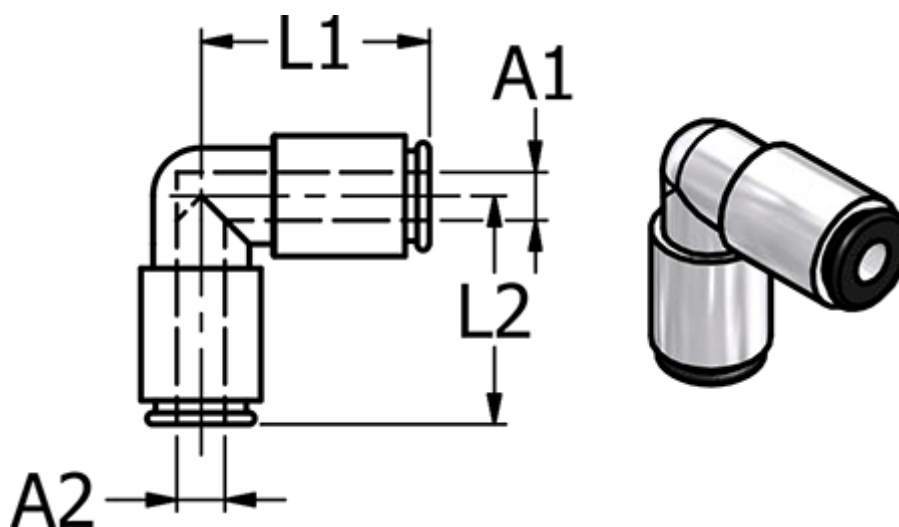

Article number: 586748014

Description: Push-in fitting 748.014, Ø14 /Ø14
Elbow connector

Measures

Ext. hose diameter A1 = 14

Ext. hose diameter A2 = 14

L1 = 29.3

L2 = 29.3